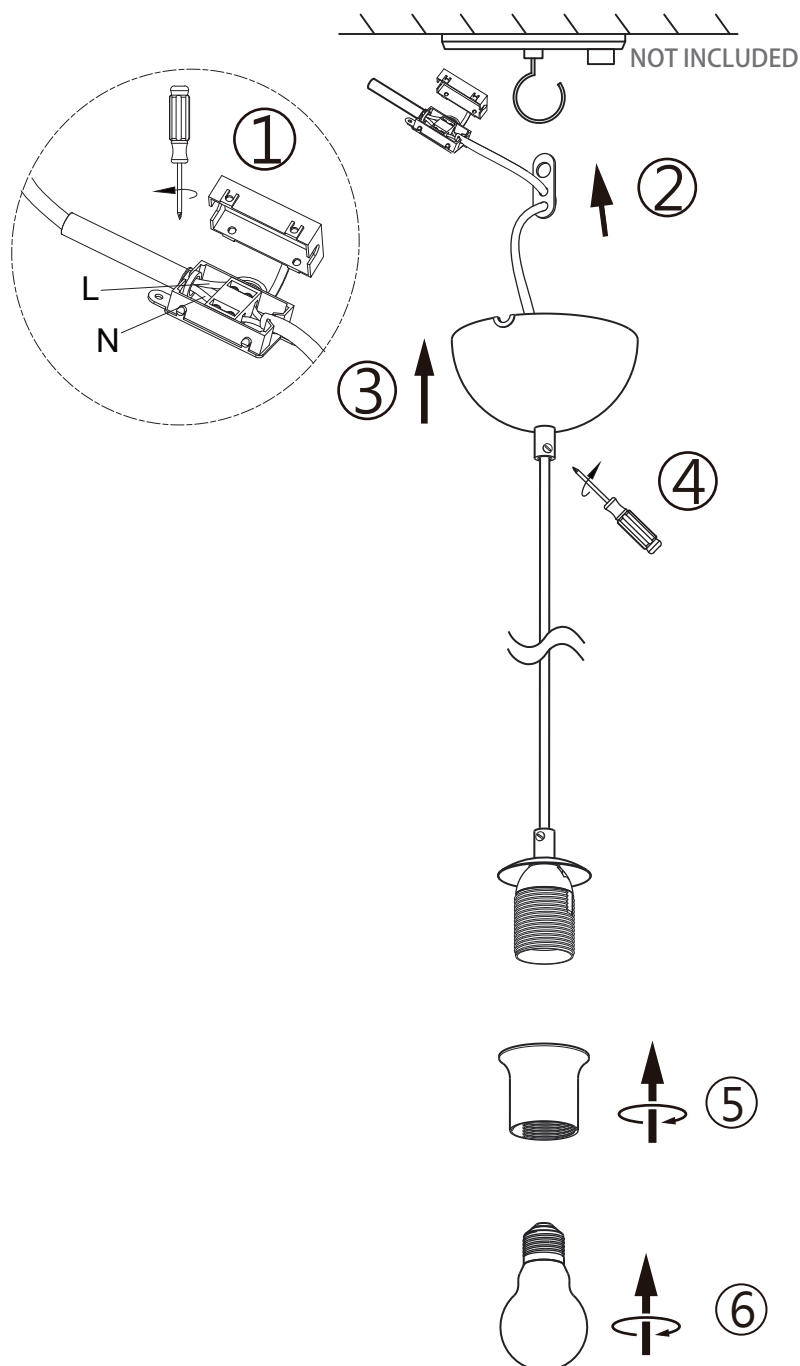

Suspension Rounded 300 cm

ITEM NO: U16

GLOBE
BEN
LIGHTING

Watt

Socket

IP Rating

Isolation class

E27